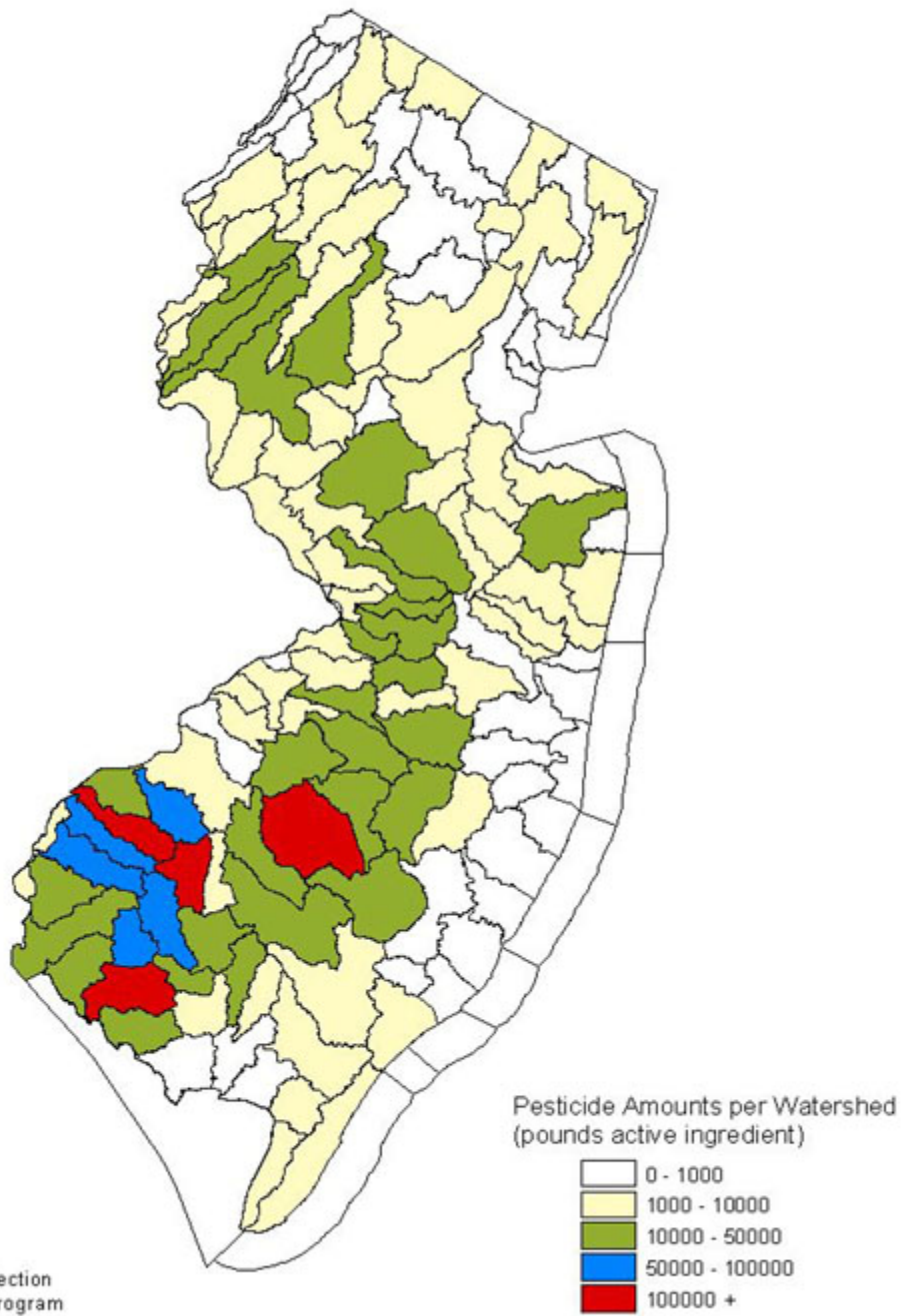

1991 Agricultural Pesticide Use Survey

Pesticide Use by Watershed

NJ Department of
Environmental Protection
Pesticide Control Program