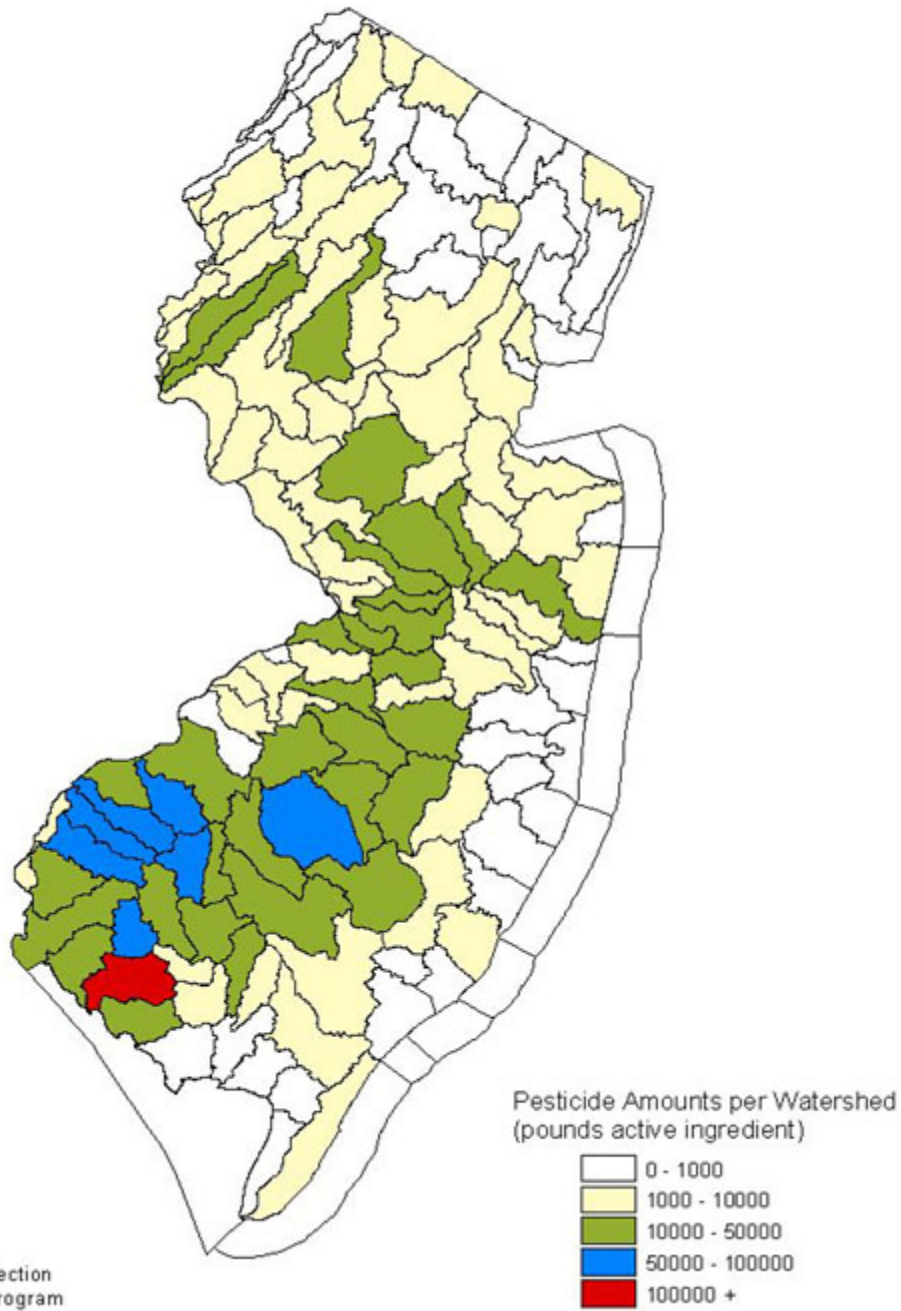

1994 Agricultural Pesticide Use Survey

Pesticide Use by Watershed

NJ Department of
Environmental Protection
Pesticide Control Program